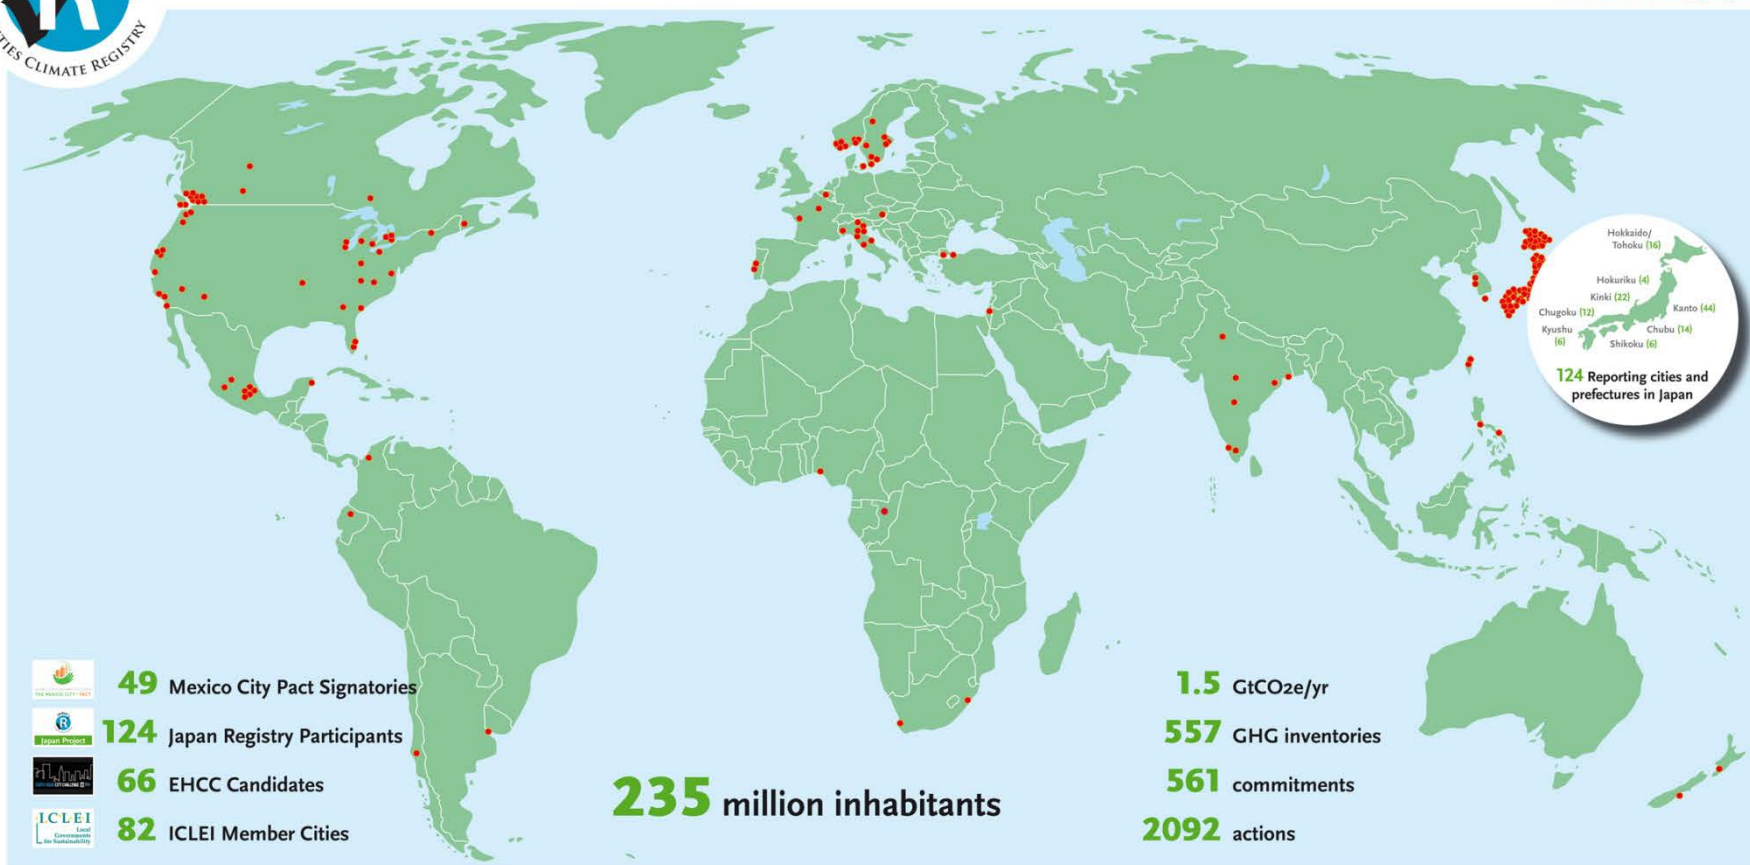

Out of 15 cCCR reporting cities 12 are signatory to the Mexico City Pact.

To find out about how to report your local climate data and become a cCCR Pioneer, please have a look at the [User Manual for Local Government Representatives](#) (Version 2.0, August 2011).

## cCCR 2012 – The world's largest global database of local climate action

[www.citiesclimateregistry.org](http://www.citiesclimateregistry.org)

“Promoting Low Emission Urban Development Strategies in Emerging Economy Countries (Urban-LEDS)”2012~ supported by EU

**4 countries -**  
Brazil, Indonesia, India and  
South Africa

Demonstrating leadership and innovation in  
enhancing the transition to low emission urban development

Experience to be transferred to many more cities through ICLEI network